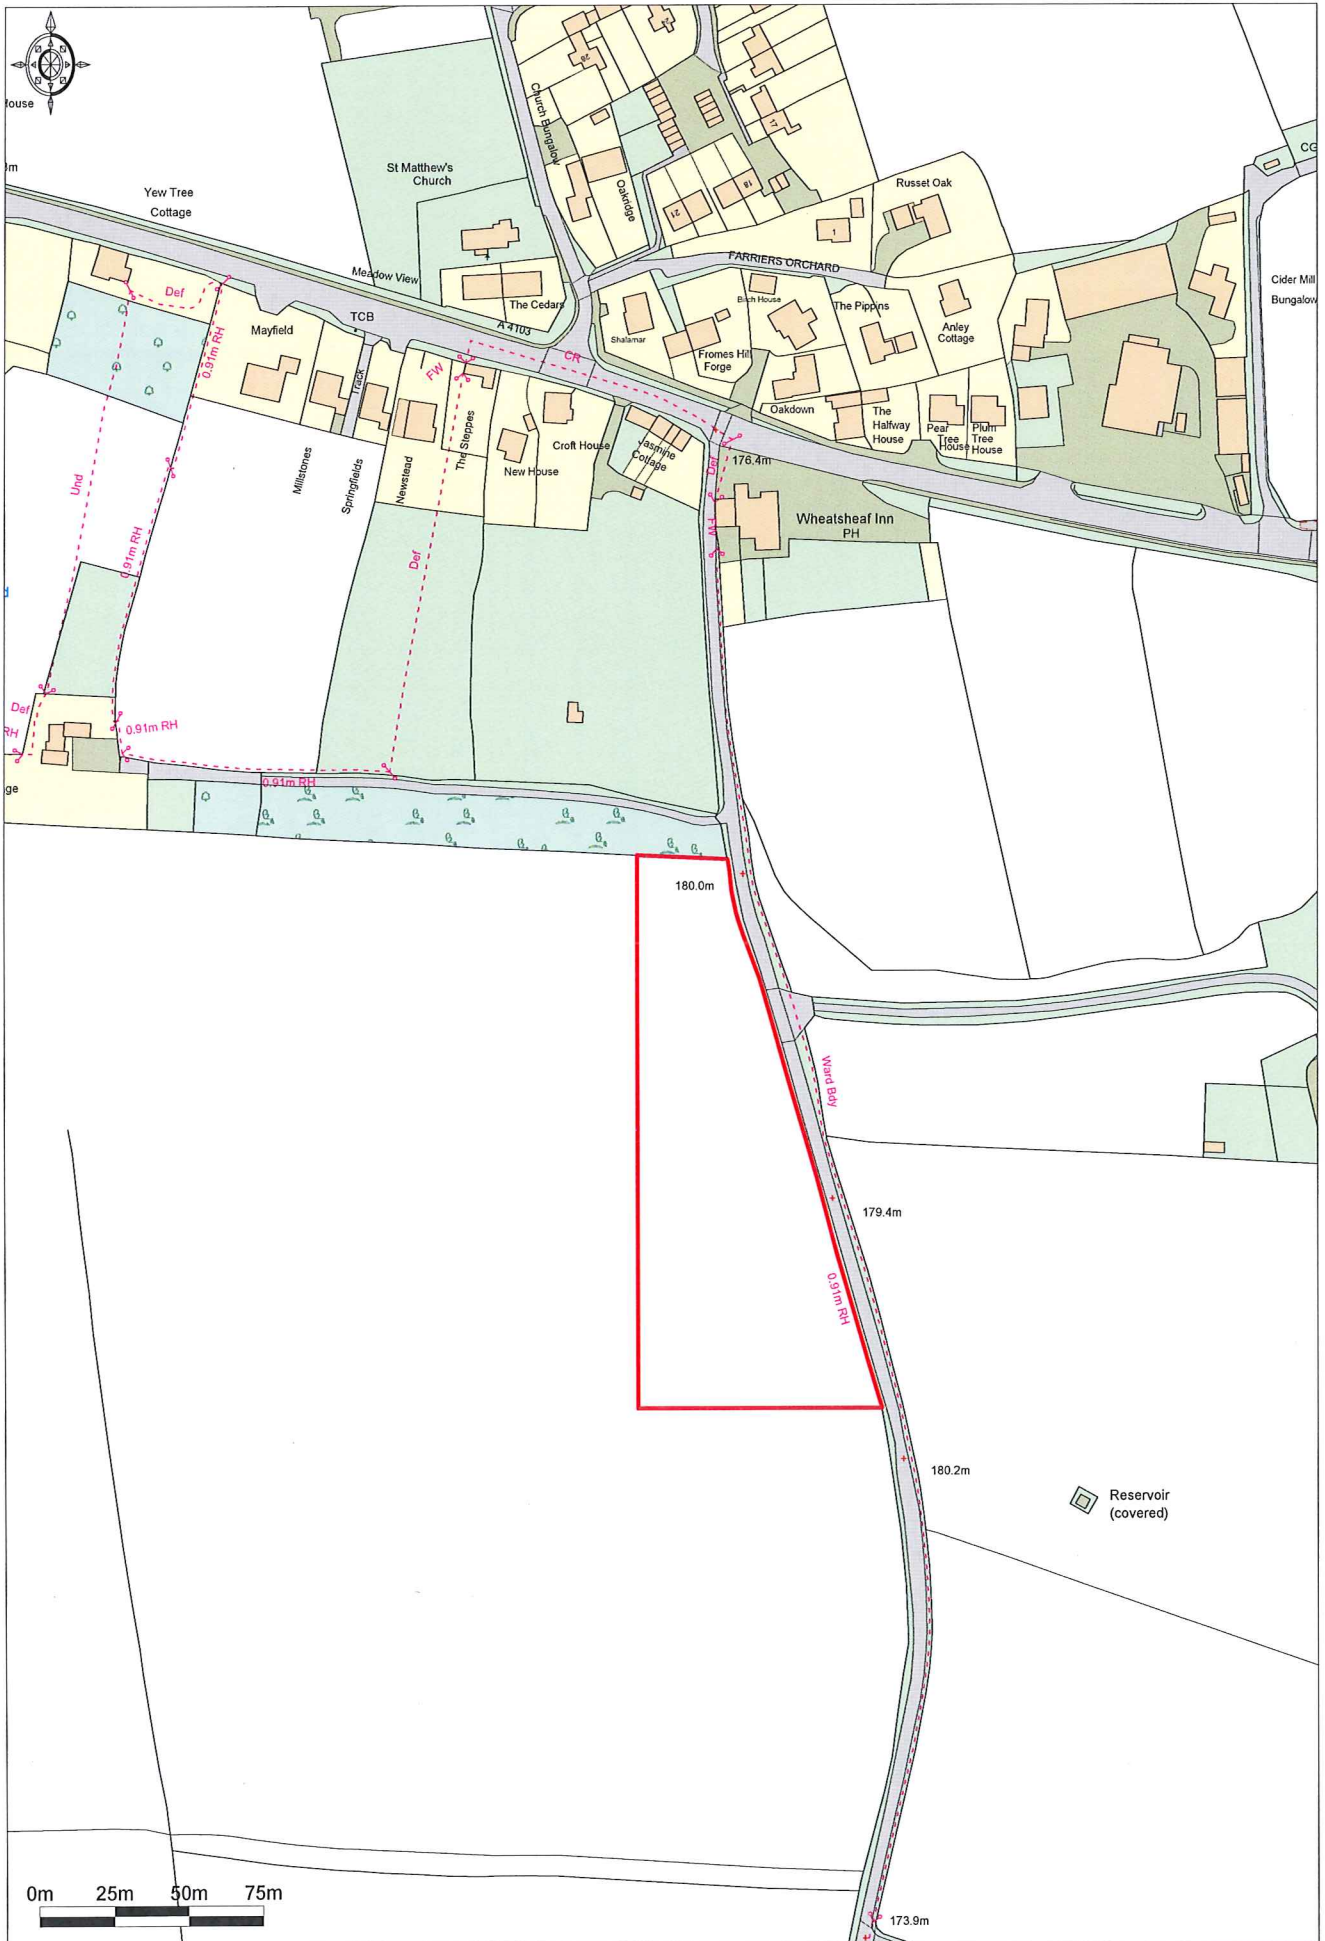

Site Submission - Stretton Grandison Group Neighbourhood Development Plan